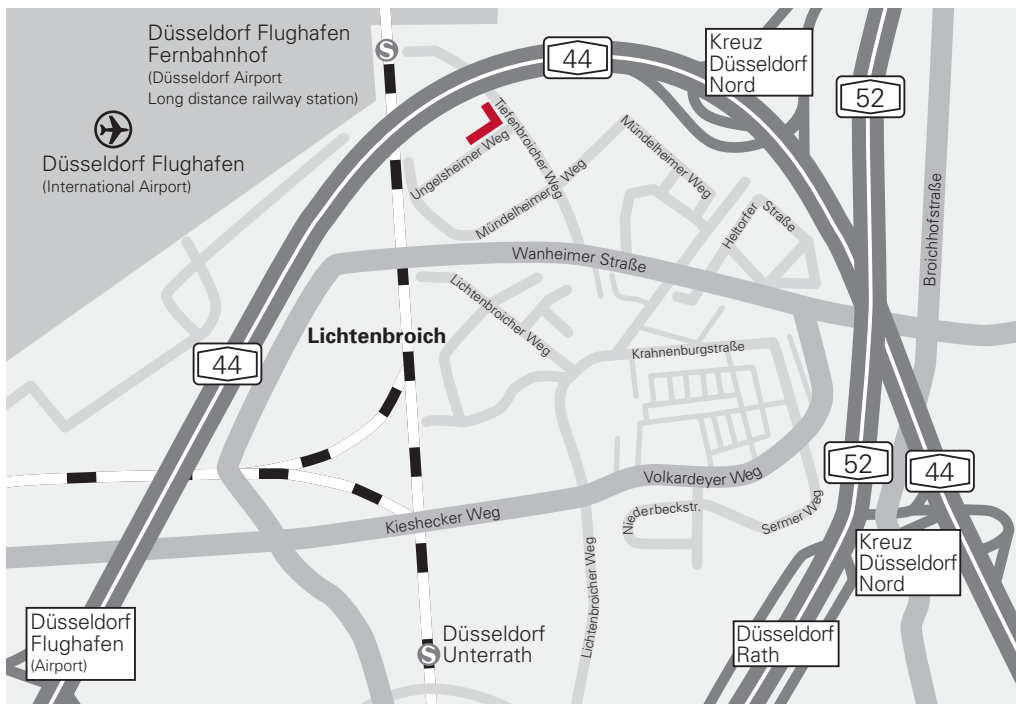

where we are

zoom

access/postal address: Ungelshheimer Weg 1–3
receiving/shipping department: Tiefenbroicher Weg 28

CCS digital_fabric® GmbH
Ungelshheimer Weg 1–3
40472 Duesseldorf, Germany
Phone: +49 211 906 97-0
www.ccs-digital.de